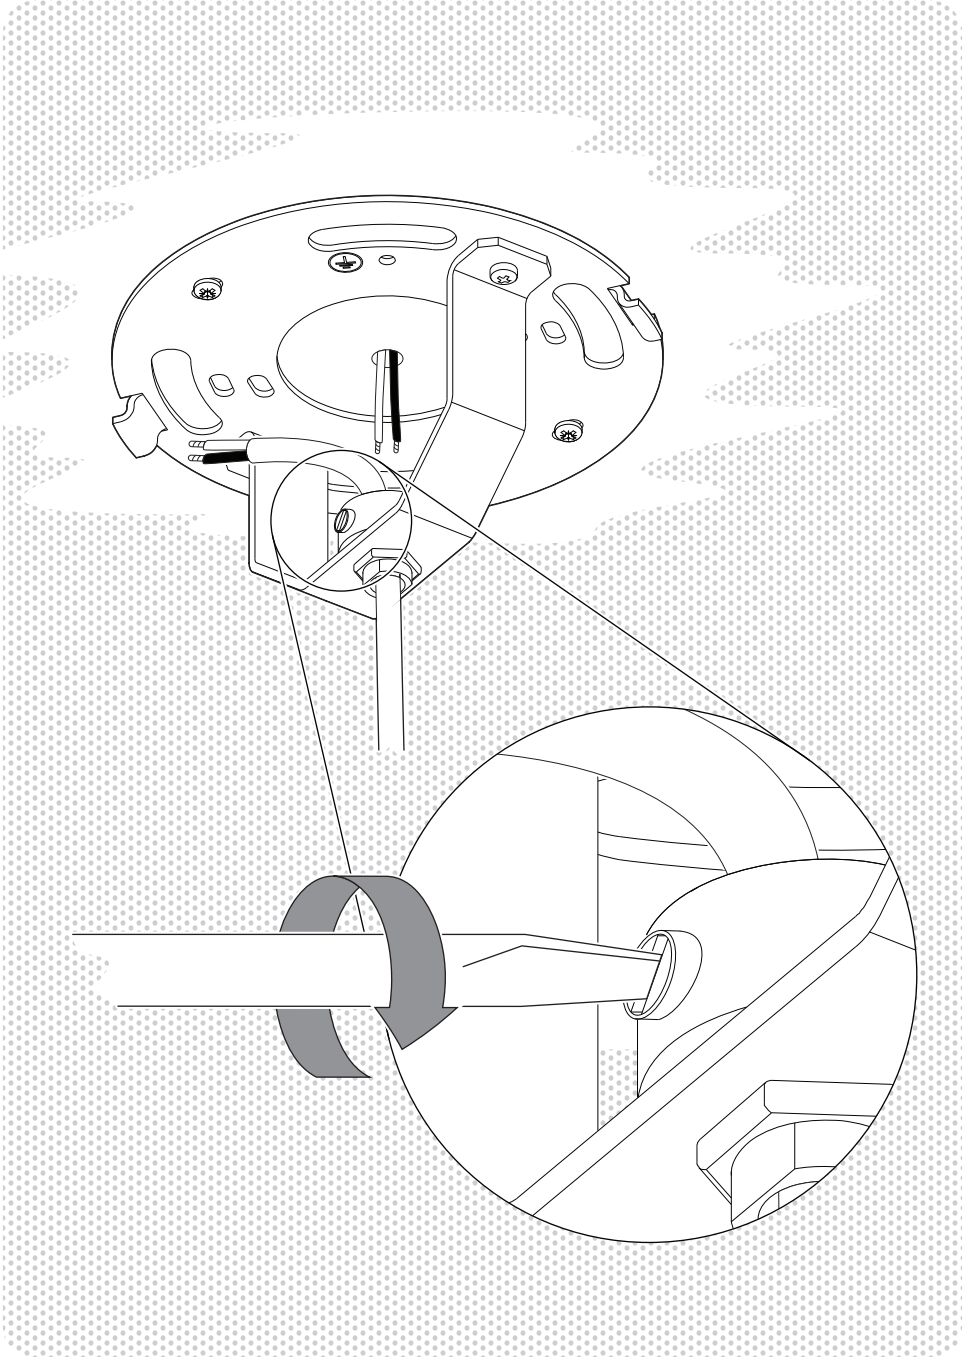

- INSTRUCTION MANUAL -

BRIM PENDANT 245

DESIGN BY RUI PEREIRA AND RYOSUKE FUKUSADA

HAY

- GENERAL INFORMATION -

TECHNICAL DATA

This product is fitted with two G9 bulb fitting. HAY recommends using this product only with LED bulbs.

5.

7.

8.

- CARE & MAINTENANCE -

Our Care & Maintenance offers guidance for optimal maintenance of your HAY product. It includes advice and instructions on cleaning and caring for specific materials to prolong the life of your lighting.