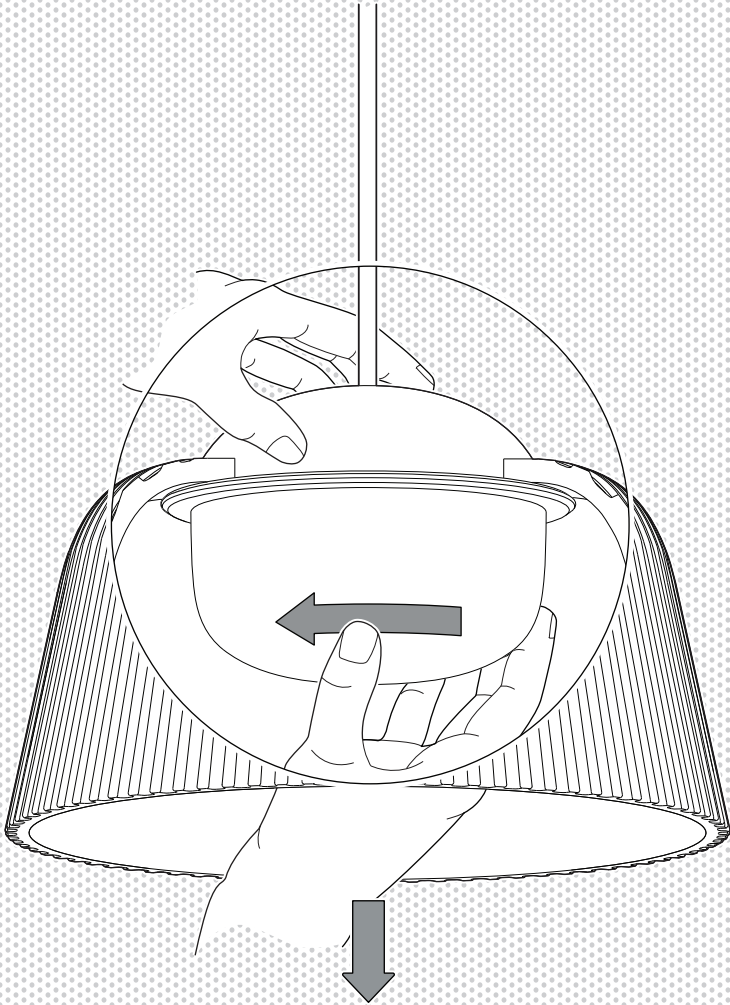

- INSTRUCTION MANUAL -

BRIM PENDANT 245

DESIGN BY RUI PEREIRA AND RYOSUKE FUKUSADA

HAY

- GENERAL INFORMATION -

TECHNICAL DATA

This product is fitted with two G9 bulb fitting. HAY recommends using this product only with LED bulbs.

5.

7.

8.

- CARE & MAINTENANCE -

Our Care & Maintenance offers guidance for optimal maintenance of your HAY product. It includes advice and instructions on cleaning and caring for specific materials to prolong the life of your lighting.