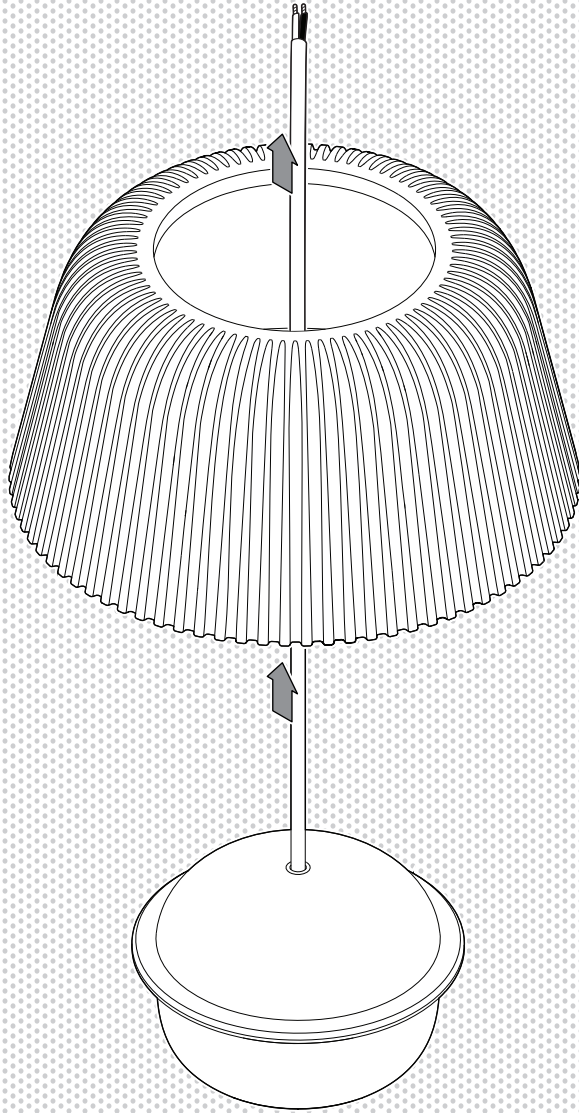

- INSTRUCTION MANUAL -

BRIM PENDANT 245

DESIGN BY RUI PEREIRA AND RYOSUKE FUKUSADA

HAY

- GENERAL INFORMATION -

TECHNICAL DATA

This product is fitted with two G9 bulb fitting. HAY recommends using this product only with LED bulbs.

G9 x2

x2

x2

1.

2.

3.

x2

4.