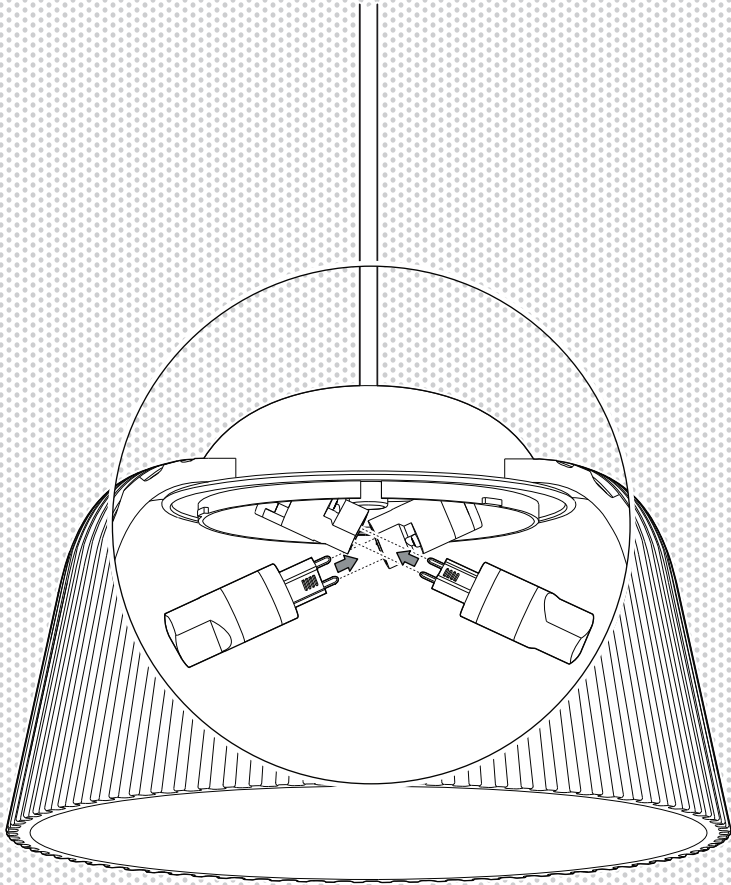

- INSTRUCTION MANUAL -

BRIM PENDANT 245

DESIGN BY RUI PEREIRA AND RYOSUKE FUKUSADA

HAY

- GENERAL INFORMATION -

TECHNICAL DATA

This product is fitted with two G9 bulb fitting. HAY recommends using this product only with LED bulbs.

5.

7.

8.

- CARE & MAINTENANCE -

Our Care & Maintenance offers guidance for optimal maintenance of your HAY product. It includes advice and instructions on cleaning and caring for specific materials to prolong the life of your lighting.