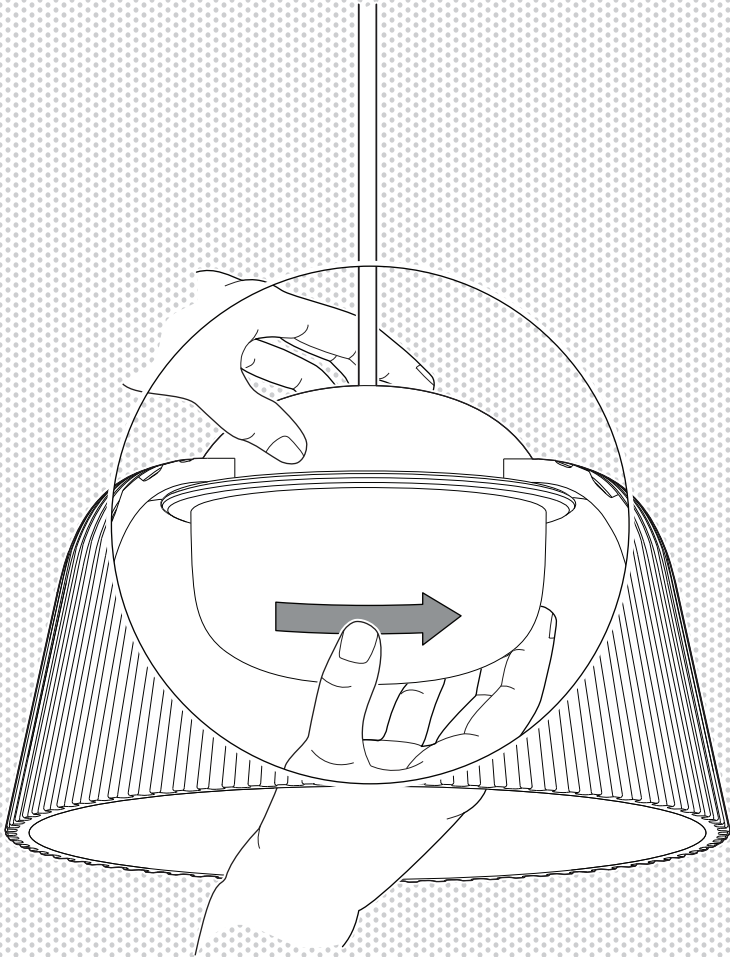

- INSTRUCTION MANUAL -

BRIM PENDANT 245

DESIGN BY RUI PEREIRA AND RYOSUKE FUKUSADA

HAY

- GENERAL INFORMATION -

TECHNICAL DATA

This product is fitted with two G9 bulb fitting. HAY recommends using this product only with LED bulbs.

5.

7.

8.

- CARE & MAINTENANCE -

Our Care & Maintenance offers guidance for optimal maintenance of your HAY product. It includes advice and instructions on cleaning and caring for specific materials to prolong the life of your lighting.