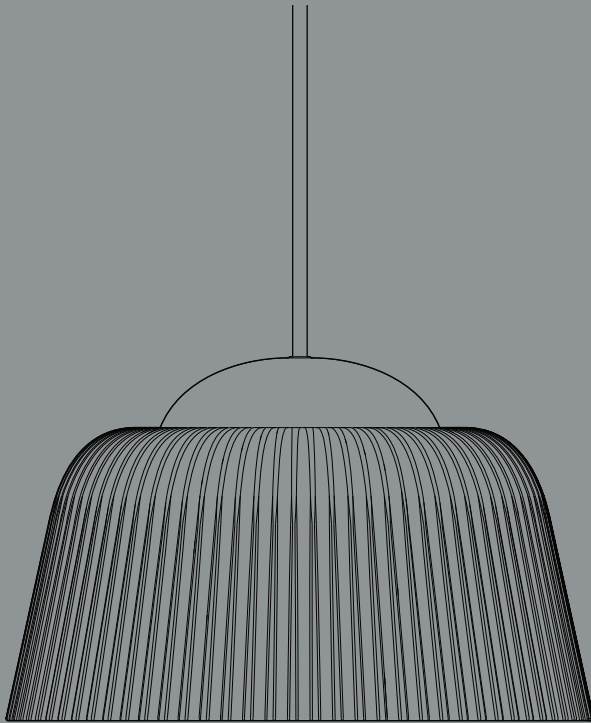

- INSTRUCTION MANUAL -

BRIM PENDANT 245

DESIGN BY RUI PEREIRA AND RYOSUKE FUKUSADA

HAY

- GENERAL INFORMATION -

TECHNICAL DATA

This product is fitted with two G9 bulb fitting. HAY recommends using this product only with LED bulbs.

FITTING TYPE | 2 x G9 LED

POWER (W) | MAX. 6W

COLOUR TEMPERATURE | Warm white

HAY will not accept any responsibility for any accidents, injuries or damages that occur due to the use of incorrect bulbs.

ATTENTION