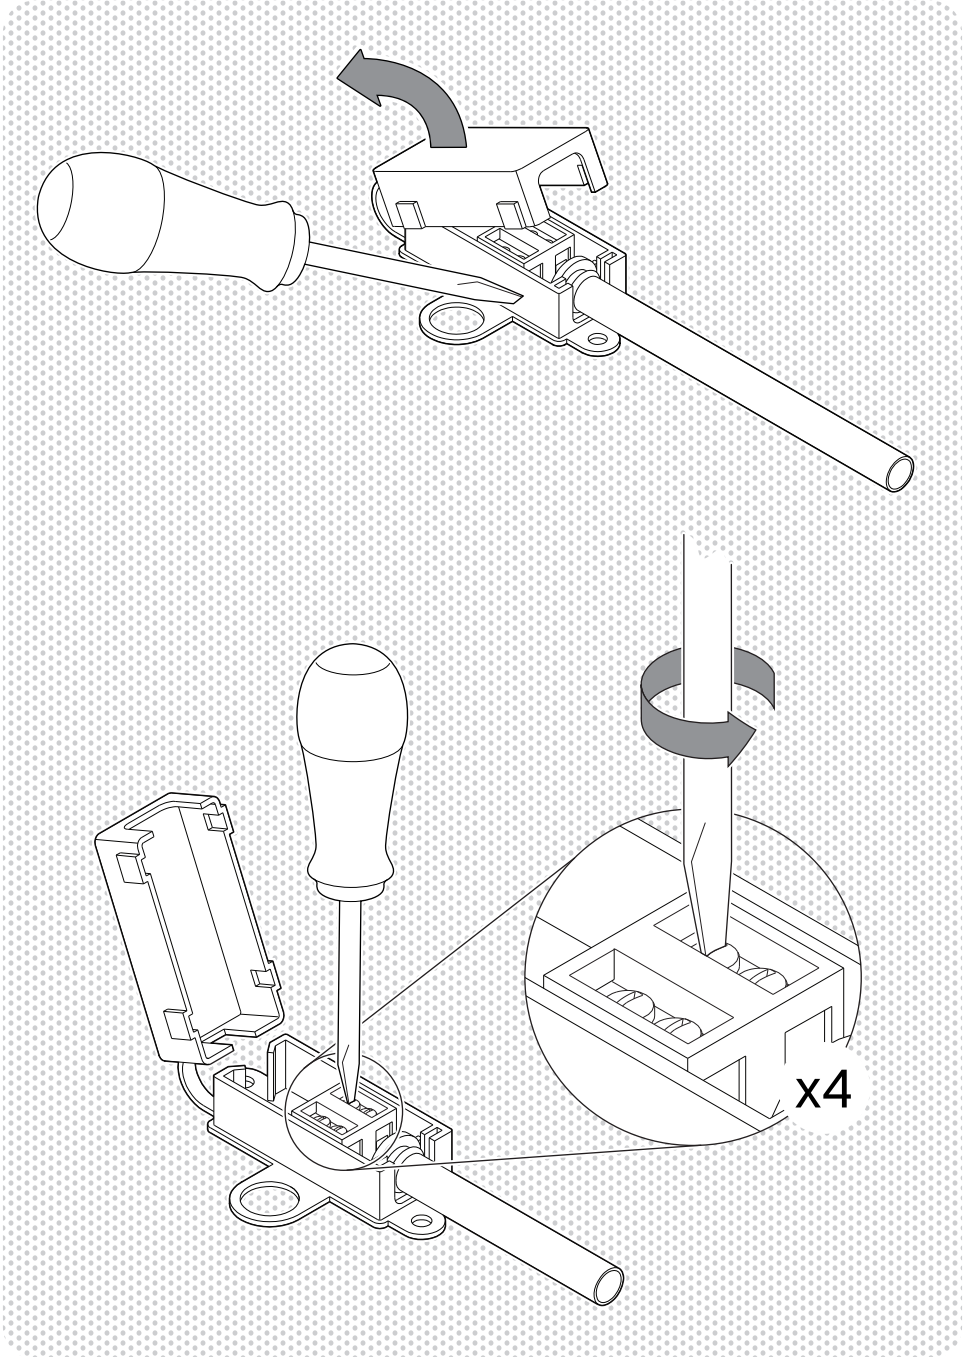

5.

7.

8.

- CARE & MAINTENANCE -

Our Care & Maintenance offers guidance for optimal maintenance of your HAY product. It includes advice and instructions on cleaning and caring for specific materials to prolong the life of your lighting.