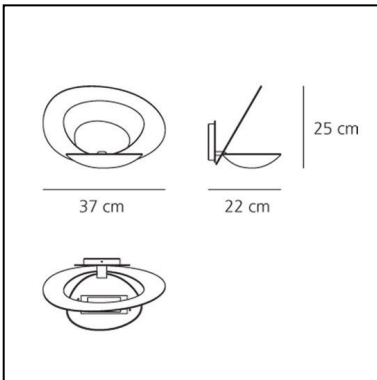

LUMINAIRE

- Watt: **230W**
- Voltage: **220V-240V**
- Delivered lumens output: **3514lm**
- Efficiency: **69%**
- Efficacy: **15.28lm/W**
- CRI: **0**

Notes

DESCRIPTION

Pirce's award-winning design is one of Artemide's top sellers. Originally released in halogen, its light source has been reimagined to incorporate a high quality, energy-efficient LED light source.

Pirce is not only an elegant light source, it is an alluring decoration with a strong sense of presence turned on or off. Its slim disc merges softly into flowing twirls that spiral downwards to create alluring lighting effects.

PRODUCT CODE: 1240010A

FEATURES

- Article Code: **1240010A**
- Colour: **White**
- Installation: **Wall**
- Material: **Aluminum**
- Series: **Design Collection**
- Environment: **Indoor**
- Area contract: **Residential**
- Emission: **Indirect**
- design by: **Giuseppe Maurizio Scutellà**

DIMENSIONS

- Length: **cm 22**
- Width: **cm 37**
- Height: **cm 25**
- Glow Wire Test: **650°**

NOT INCLUDED SOURCES

- Category: **HALO**
- Number: **1**
- Lbs: **Qt-de12**
- Watt: **230W**
- Socket: **R7s**
- Color Rendering: **1a**
- Color temperature (K): **3000K**
- Duration (h): **2000h**

ALTERNATIVE SOURCES