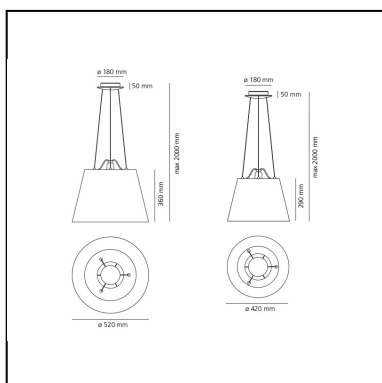

Tolomeo Mega suspension - Body lamp - Aluminium - Body Lamp

Michele De Lucchi
Giancarlo Fassina

IP20     Dimmerable: 

LUMINAIRE

- Watt: **21W**
- Voltage: **220V-240V**
- Delivered lumens output: **1411lm**
- Efficiency: **58%**
- Efficacy: **67.20lm/W**
- CRI: **80**

Notes

Possibility to mount LED source on E27 Socket. Complete lamp consists of body lamp + accessories

DESCRIPTION

Aluminium and transparent injection-moulded methacrylate structure; diffuser in parchment paper on a plastic frame. The code refers to the luminaire's body only, for the diffusers options please consult the "Accessory" section.

PRODUCT CODE: 0782010A

FEATURES

- Article Code: **0782010A**
- Colour: **Aluminium**
- Installation: **Suspension**
- Material: **Aluminum**
- Series: **Design Collection**
- design by: **Michele De Lucchi, Giancarlo Fassina**

DIMENSIONS

- Base Width: **cm 5**
- Base Diameter: **cm 18**
- Max Height from ceiling: **cm 200**

SOURCES NOT INCLUDED

- Category: **LED RETROFIT**
- Number: **1**
- Watt: **21W**
- Socket: **E27**

Accessories