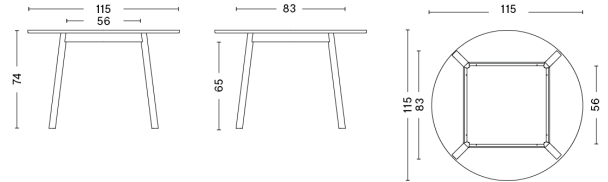

DOWNLOADS

2D files, 3D files and packshots are available in our imagebank at hay.dk.

Care- and maintenance instructions and test certificates are available at hay.dk.

HAY