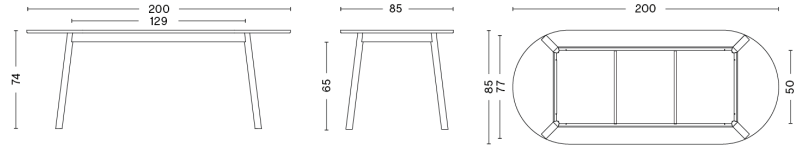

/ Oiled solid oak

CONSTRUCTION

The triangular leg sections are mounted onto the
support bar frame with bolts.

Requires assembly.

Please follow the instruction manual.

DIMENSIONS

/ LENGTH 200 cm / 78.74"
/ WIDTH 85 cm / 33.46"
/ HEIGHT 74 cm / 29.13"

/ LENGTH 250 cm / 98.42"
/ WIDTH 85 cm / 33.46"
/ HEIGHT 74 cm / 29.13"

/ DIAMETER Ø115 cm / 45.27"
/ HEIGHT 74 cm / 29.13"

TESTS

EN 15372:2016 L3 / Furniture – Strength, durability and safety – Requirements for non-domestic tables.