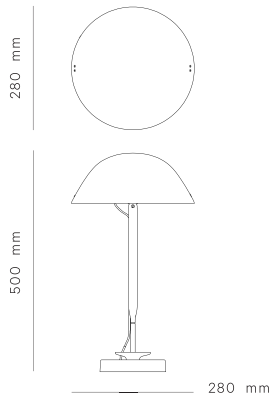

MODELS

Sempé w103b

Sempé w103c

ARTICLE NO.

103B13012 Colour: beige red
103B19005 Colour: deep black

103C13012 Colour: beige red
103C19005 Colour: deep black