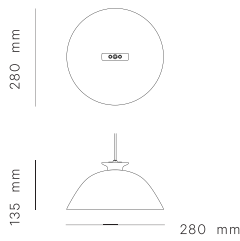

MODELS

SUSPENSION

3m cable · ceiling rose included

3m cable and wire · Steel ceiling attachments with wire gliders included · ceiling rose included

Sempé w103s1

Sempé w103s2

Sempé w103s0

ARTICLE NO.

103S11013 Colour: oyster white
103S11016 Colour: sulfur yellow
103S13012 Colour: beige red
103S13016 Colour: coral red
103S16013 Colour: reed green
103S17001 Colour: silver grey
103S19005 Colour: deep black

103S21013 Colour: oyster white
103S21013 Colour: deep black
103S20000 Colour: various
(Various colour combinations available, made to order)

103S00000 Colour:
(Any number of shades and colour combination available, made to order)

Sempé w103s3

ARTICLE NO.

103S31013 Colour: oyster white
103S39005 Colour: deep black
103S30000 Colour: various (Various colour combinations available, made to order)