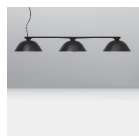

MATERIAL:

The Sempé w103s shade is manufactured from steel. The hook for rail mounting is made of aluminium while the rail is extruded in aluminium.

WARM WHITE LED:

The light technology is based on a highly energy-efficient, high quality, LED solution which gives a warm white light.

GLARE-PROTECTING SHADE AND DIFFUSER:

The shade protects from glare while the diffuser gives an evenly distributed light.

DIMMABLE:

Each shade has an integrated, dimmable, electronic driver that enables dimming from an external dimmer. For example a wall dimmer.

RAIL MOUNTING:

Any number of shades and any combination of the seven single shade colours, can be mounted onto a black or white straight rail. Two or three black shades on a black rail and two or three white shades on a white rail are available as standard articles. Various colour combinations and amounts of shades are available, made to order.

HEXAGONAL RAIL:

A combination of shades in the colours sulfur yellow, beige red, coral red, reed green, silver grey and deep black, mounted on a hexagonal-shaped black rail is available as a standard article. Any combination of the seven single shade colours (Sempé w103s1) mounted on a black or white hexagonal rail are available, made to order.