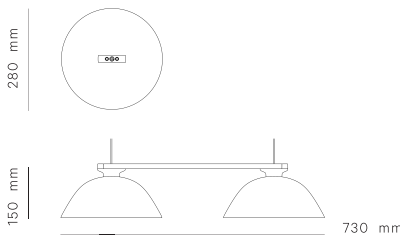

MODELS

SUSPENSION

3m cable · ceiling rose included

3m cable and wire · Steel ceiling attachments with wire gliders included · ceiling rose included

Sempé w103s1

Sempé w103s2

Sempé w103s0