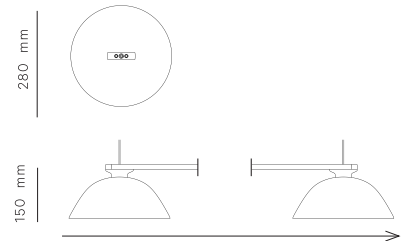

MODELS

SUSPENSION

3m cable · ceiling rose included

3m cable and wire · Steel ceiling attachments with wire gliders included · ceiling rose included

Sempé w103s1

Sempé w103s2

Sempé w103s0