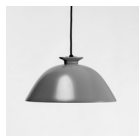

DIMMABLE:

Each shade has an integrated, dimmable, electronic driver that enables dimming from an external dimmer. For example a wall dimmer.