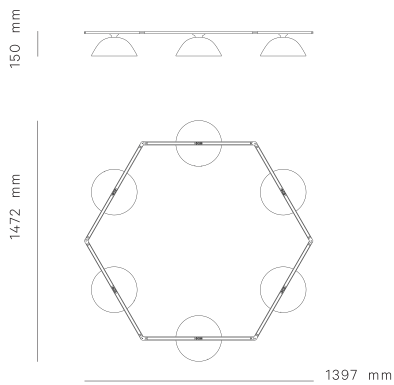

MODELS

MULTIPLE SHADES ON HEXAGONAL SHAPED RAIL

SUSPENSION

6 m cable and wire, wire collector with wire gliders, aluminium ceiling rose with wire gliders included

Sempé w103s6p

ARTICLE NO.

103S6P Colour: deep black, coral red, beige red, sulfur yellow, silver grey, reed green
103S6P000 Colour: various
(Various colour combinations available, made to order)