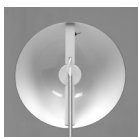

Sempé w103

SEMPÉ W103B / W103C

TECHNICAL INFORMATION: Light source: 8 W LED
 Light source included
 Colour temperature: 3.000 K
 CRI: > 93
 Lumen: 600
 Lumen/ W: 75
 LED Life-time: 50.000 h

MATERIAL: The Sempé w103b/ w103c shade is manufactured from aluminium and mounted on a steel arm. The base is made of cast iron whilst the clamp is made of steel.

WARM WHITE LED WITH OPTICAL LENS:

The light technology is based on an energy-efficient, high quality, LED solution which gives a warm white light.

GLARE-PROTECTING REFLECTOR CONSTRUCTION:

The shade acts both as glare-protection and as a reflector. The light is projected into the shade giving a smoothly and pleasant indirect light.

MULTIPLE MOUNTING OPTIONS:

The fixture can be mounted in three different positions/angles on the base.

The three different mounting positions/angles are as well available on the clamp version.

ADJUSTABLE SHADE:

MATERIAL:

The Sempé w103s shade is manufactured from steel. The hook for rail mounting is made of aluminium while the rail is extruded in aluminium.

WARM WHITE LED:

The light technology is based on a highly energy-efficient, high quality, LED solution which gives a warm white light.