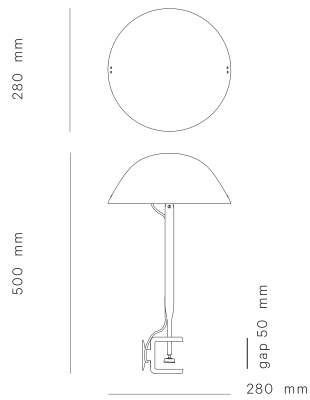

MODELS

Sempé w103b

Sempé w103c

ARTICLE NO.

103B13012 Colour: beige red
103B19005 Colour: deep black

103C13012 Colour: beige red
103C19005 Colour: deep black