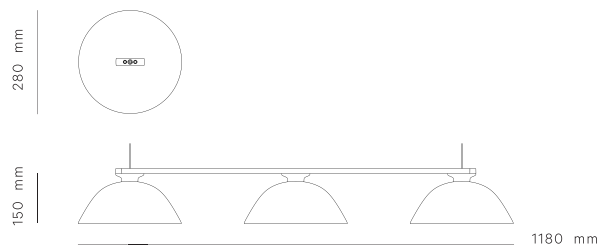

ARTICLE NO.

103S11013 Colour: oyster white
103S11016 Colour: sulfur yellow
103S13012 Colour: beige red
103S13016 Colour: coral red
103S16013 Colour: reed green
103S17001 Colour: silver grey
103S19005 Colour: deep black

103S21013 Colour: oyster white
103S21013 Colour: deep black
103S20000 Colour: various
(Various colour combinations available, made to order)

103S00000 Colour:
(Any number of shades and colour combination available, made to order)

Sempé w103s3