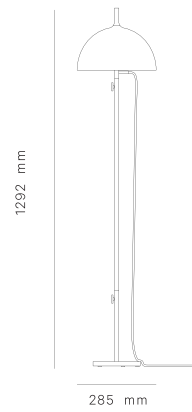

ARTICLE NO.

132F102 Colour: white
132F104 Colour: blue
132F105 Colour: black

132F202 Colour: white
132F204 Colour: blue
132F205 Colour: black

132F302 Colour: white
132F304 Colour: blue
132F305 Colour: black