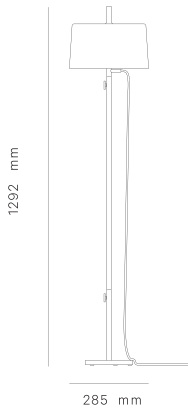

ARTICLE NO.

132F102 Colour: white
132F104 Colour: blue
132F105 Colour: black

132F202 Colour: white
132F204 Colour: blue
132F205 Colour: black

132F302 Colour: white
132F304 Colour: blue
132F305 Colour: black