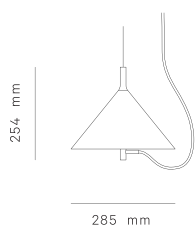

Nendo w132s1

Nendo w132s2

Nendo w132s3

ARTICLE NO.

132S102 Colour: white
132S104 Colour: blue
132S105 Colour: black

132S202 Colour: white
132S204 Colour: blue
132S205 Colour: black

132S302 Colour: white
132S304 Colour: blue
132S305 Colour: black