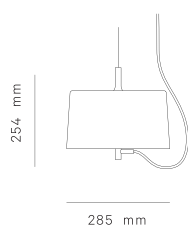

Nendo w132s1

Nendo w132s2

Nendo w132s3

ARTICLE NO.

132S102 Colour: white
132S104 Colour: blue
132S105 Colour: black

132S202 Colour: white
132S204 Colour: blue
132S205 Colour: black

132S302 Colour: white
132S304 Colour: blue
132S305 Colour: black