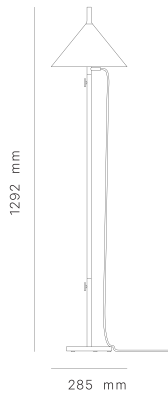

ARTICLE NO.

132F102 Colour: white
132F104 Colour: blue
132F105 Colour: black

132F202 Colour: white
132F204 Colour: blue
132F205 Colour: black

132F302 Colour: white
132F304 Colour: blue
132F305 Colour: black