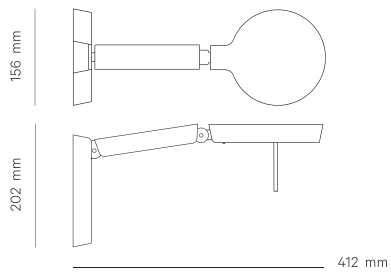

ARTICLE NO.

081T202 Colour: white
081T204 Colour: grey
081T206 Colour: green

081C202 Colour: white
081C204 Colour: grey
081C206 Colour: green

Claesson Koivisto Rune w081w