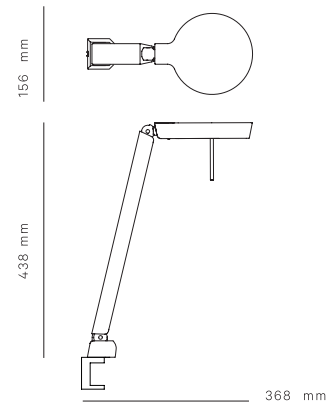

MODELS

Claesson Koivisto Rune w081f

Claesson Koivisto Rune w081t1

Claesson Koivisto Rune w081c1

ARTICLE NO.

081F102 Colour: white
081F104 Colour: grey
081F106 Colour: green

081T102 Colour: white
081T104 Colour: grey
081T106 Colour: green

081C102 Colour: white
081C104 Colour: grey
081C106 Colour: green

Claesson Koivisto Rune w081