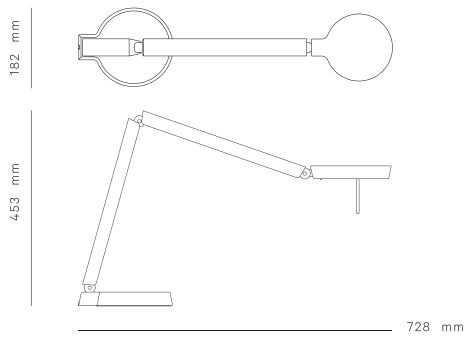

Claesson Koivisto Rune w081f	Claesson Koivisto Rune w081t1	Claesson Koivisto Rune w081t2	Claesson Koivisto Rune w081w
Weight: 9 kg	Weight: 5 kg	Weight: 7 kg	Weight: 2 kg
Length: 108 cm	Length: 56 cm	Length: 108 cm	Length: 56 cm
Width: 39 cm	Width: 26 cm	Width: 39 cm	Width: 26 cm
Height: 27 cm	Height: 23 cm	Height: 27 cm	Height: 23 cm
Volume: 0,114 m3	Volume: 0,033 m3	Volume: 0,114 m3	Volume: 0,033 m3

081C102 Colour: white
081C104 Colour: grey
081C106 Colour: green

Claesson Koivisto Rune w081

MODELS

**TABLE LAMP BASE
TWO ARMS**

**TABLE LAMP CLAMP
TWO ARMS**

Claesson Koivisto Rune w081t2

Claesson Koivisto Rune w081c2