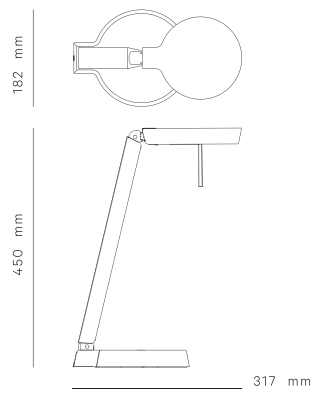

MODELS

Claesson Koivisto Rune w081f

Claesson Koivisto Rune w081t1

Claesson Koivisto Rune w081c1

ARTICLE NO.

081F102 Colour: white
081F104 Colour: grey
081F106 Colour: green

081T102 Colour: white
081T104 Colour: grey
081T106 Colour: green

081C102 Colour: white
081C104 Colour: grey
081C106 Colour: green

Claesson Koivisto Rune w081