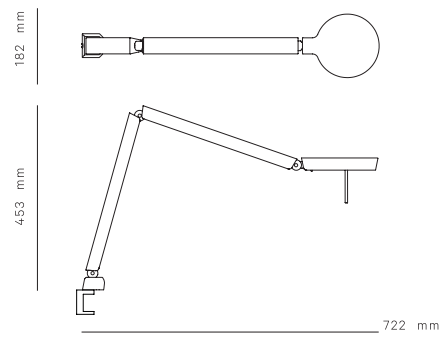

Claesson Koivisto Rune w081f	Claesson Koivisto Rune w081t1	Claesson Koivisto Rune w081t2	Claesson Koivisto Rune w081w
Weight: 9 kg	Weight: 5 kg	Weight: 7 kg	Weight: 2 kg
Length: 108 cm	Length: 56 cm	Length: 108 cm	Length: 56 cm
Width: 39 cm	Width: 26 cm	Width: 39 cm	Width: 26 cm
Height: 27 cm	Height: 23 cm	Height: 27 cm	Height: 23 cm
Volume: 0,114 m3	Volume: 0,033 m3	Volume: 0,114 m3	Volume: 0,033 m3

081C102 Colour: white
081C104 Colour: grey
081C106 Colour: green

Claesson Koivisto Rune w081

MODELS

**TABLE LAMP BASE
TWO ARMS**

**TABLE LAMP CLAMP
TWO ARMS**

Claesson Koivisto Rune w081t2

Claesson Koivisto Rune w081c2