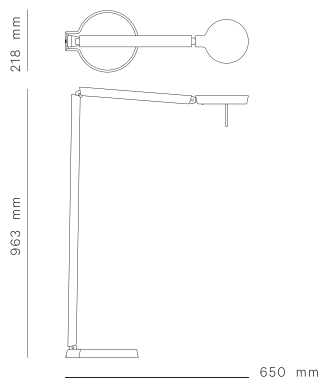

MODELS

Claesson Koivisto Rune w081f

Claesson Koivisto Rune w081t1

Claesson Koivisto Rune w081c1

ARTICLE NO.

081F102 Colour: white
081F104 Colour: grey
081F106 Colour: green

081T102 Colour: white
081T104 Colour: grey
081T106 Colour: green

081C102 Colour: white
081C104 Colour: grey
081C106 Colour: green

Claesson Koivisto Rune w081