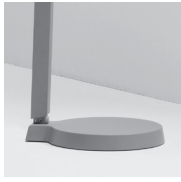

The base and shade are made of die-cast aluminium while the arm is made from extruded aluminium. The lamps are equipped with injection-moulded plastic joints, reinforced with metal washes.

ROTATION MECHANISM:

On the Claesson Koivisto Rune w081 table lamps, there is an integrated rotation mechanism in the base, allowing the lamp to rotate 360°.

SPRING-BALANCED ARM:

The spring-balanced arm with integrated cable and spring allows smooth movement over a large surface.

COLOURS:

white

grey

green

MODELS

FLOOR LAMP

TABLE LAMP BASE
ONE ARM

TABLE LAMP CLAMP
ONE ARM