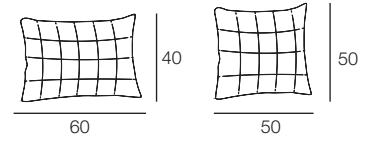

PRODUCT FACT SHEET

SOFT GRID COLOUR VARIATIONS FURNITURE / LIGHTING / ACCESSORIES

ALL DESIGNS COME IN TWO SIZES: 40X60 / 50X50