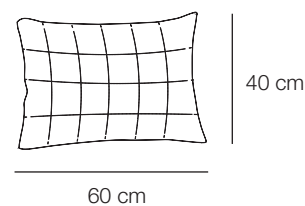

PROCESS

Two layers of fabric are knitted together with a filler yarn in between. The cushions are filled with 60% feathers and 40% PES-bullets.

DESIGNED BY / YEAR OF DESIGN

Anderssen & Voll / 2011

TYPE

Decorative cushions

DESCRIPTION

The Soft Grid cushions come in two sizes and six colour variations. Mix the sizes and colours and create a decorative and comfortable living room environment.

ENVIRONMENT

Indoor

DIMENSIONS (CM)

Square: 50 x 50
Oblong: 40 x 60

FILLING

Feather and polyester mix

COLOUR

Aqua blue (only 50x50), red-purple, tangerine, light red, light purple, cool grey (see next page for visuals)

MATERIAL

Wool textile developed by Muuto and Innofa

CLEANING INSTRUCTIONS

Dry clean the cushion cover

ABOUT THE DESIGNER

Anderssen & Voll are two thirds of the former Norway Says and among the most prominent and successful Norwegian designers. They have formerly been named both Norwegian and Scandinavian designers of the year in Norway and have received International awards and recognition for their work with furniture, lighting and home accessories.