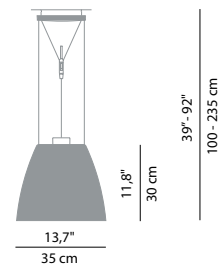

Description: A simple gesture to interweave light. Made in natural anodized or painted aluminium, it allows two different kinds of lighting: as you raise the reflector you shutter the light to a downward direction, if you lower the reflector you allow for uplighting and downward illumination.

Certifications: 

Insulation class: 

Award: Design - Plus 2006, prize

Reference code: 1D5900000002 alu  
1D5900000020 white  
1D5900000001 black  
1D5900000007 burghundy

D59

weight 2,584 kg  
ceiling rose  
ø 19 cm, h. 4,7 cm