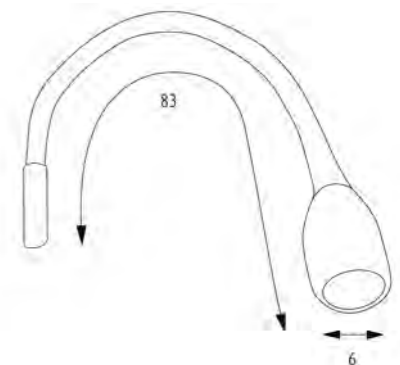

Seed is a wall-mounted night lamp. Seed creates a unique reading environment through its filtered light source from a low watt energy saving LED. The focused, yet soft, beam emitted from the diodes makes it possible to read in bed while your partner sleeps. The 'revolving arm of light' can point in a variety of different directions and can be easily fixed to the wall in any desired position. The front-end light switch makes it easy to turn the light on and off and, since the lamp does not emit heat, Seed is safe to touch, even by children.

Specifications

- Wall lamp
- Cover colour: Green, black, grey or off-white
- Cover material: 100% cotton fabric
- Body material: Aluminium. Steel flexible arm
- Wire: Transparent, 300 cm
- Bulb: GU10 Max. 3 W
- 220V-240V - 50HZ
- Net weight: 1.2 kg
- CE