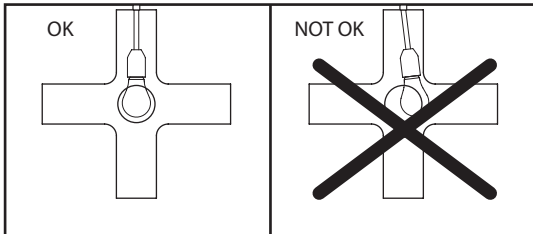

CROSSLIGHT S

design MNO for Dark

E27 max 60W

max. 1500

SWITCH BULB

WATCH OUT !!!

DARK® <<

www.dark.be