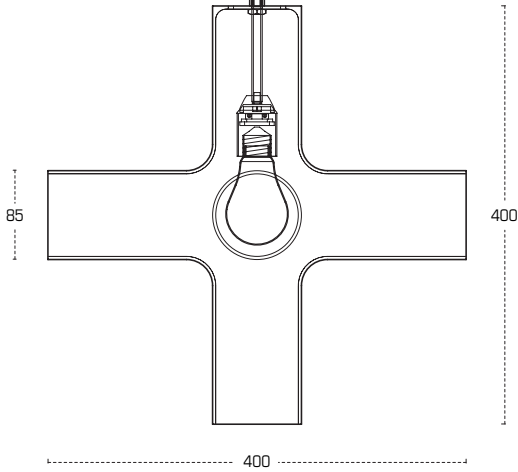

CROSSLIGHT S

design MNO for Dark

E27 max 60W

max. 1500

SWITCH BULB

WATCH OUT !!!

DARK® <<

www.dark.be