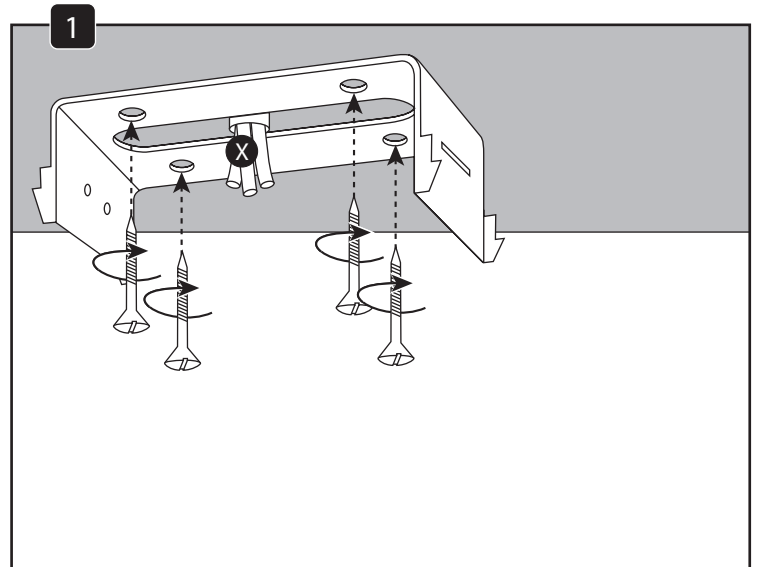

CROSSLIGHT S

design MNO for Dark

E27 max 60W

max. 1500

SWITCH BULB

WATCH OUT !!!

DARK® <<

www.dark.be