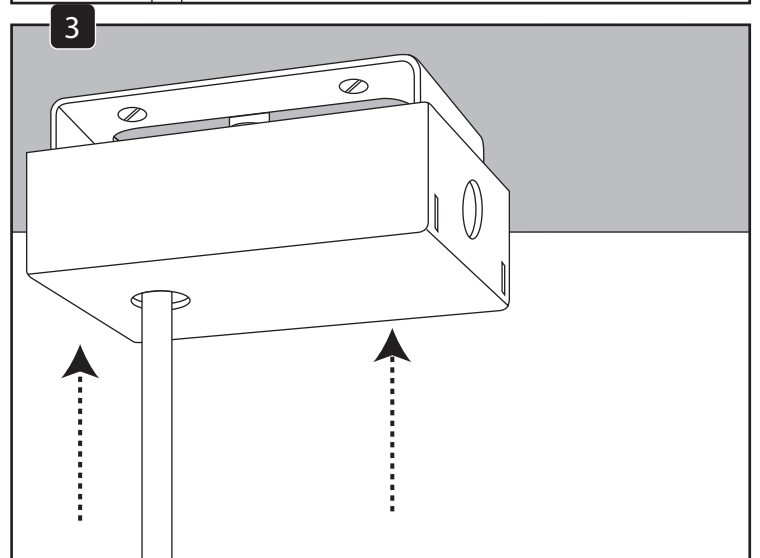

CROSSLIGHT S

design MNO for Dark

E27 max 60W

max. 1500

SWITCH BULB

WATCH OUT !!!

DARK® <<

www.dark.be