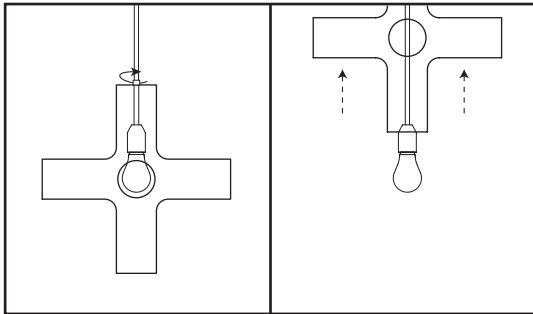

CROSSLIGHT S

design MNO for Dark

E27 max 60W

max. 1500

SWITCH BULB

WATCH OUT !!!

DARK® <<

www.dark.be