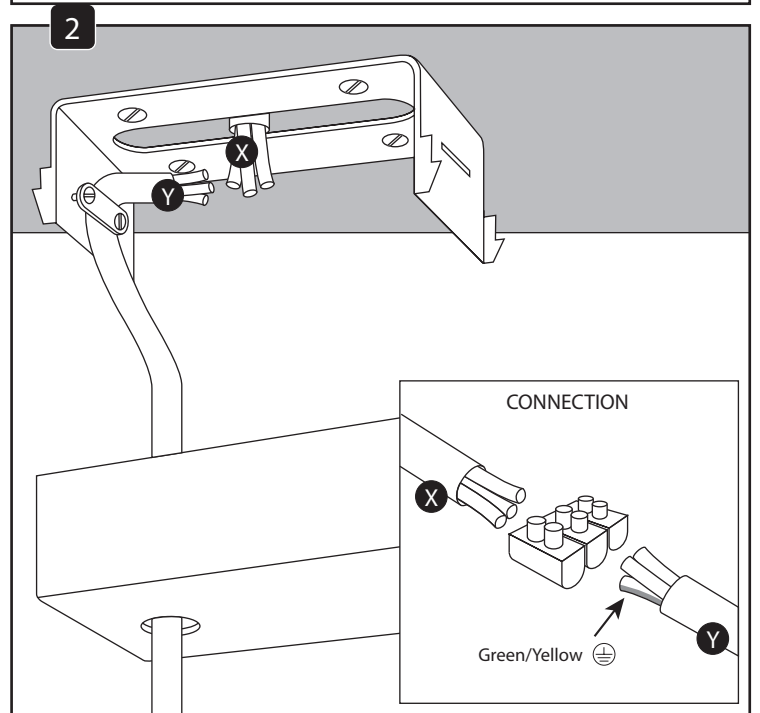

CROSSLIGHT S

design MNO for Dark

E27 max 60W

max. 1500

SWITCH BULB

WATCH OUT !!!

DARK® <<

www.dark.be