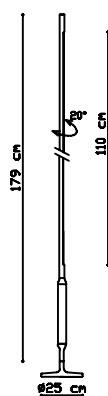

SLIM

Floor lamp

Slim is a new light intended to bring innovative use of standard fluorescent lighting and enable it to be used in home as well as in the office. The design intention was to try and 'unite' the light with the ballast-module that always accompanies fluorescent tubes (standardly fitted to the ceiling) into a single object, whose overall appearance would make it more versatile and 'open' for more types of uses. By uniting the two elements (a ballast-module is housed in a bottle-like extension of the 'minimal' metal pipe, laser-cut for optimal light-emission) a new lamp emerges - one that is easy to use as a standard office lamp, freestanding lamp with a base, or an elegant vertical pendant lamp. The direction of light beam is hand-regulated - therefore the lamp is coated in 'soft touch' mat-white colour, enhancing the tactile experience of the user.

Material: aluminium

Colour: white "soft touch"

Design: Bevk Perović

Specifications

Code	V02004 9202 / 28 W L-179 cm
Typology	floor lamp
Light source	fluorescent T-5 28 W, G5
Light emission	direct adjustable
Class	⊕, ENEC
Installation	▽, ⊕
IP rating	IP20

Material: aluminium

Colour: white "soft touch"

Design: Bevk Perović

Specifications

Code	V02003 9202 / 28 W L-179 cm
Typology	pendant horizontal
Light source	fluorescent T-5 28 W, G5
Light emission	adjustable
Class	⊖, ENEC
Installation	▽, ⊕
IP rating	IP20