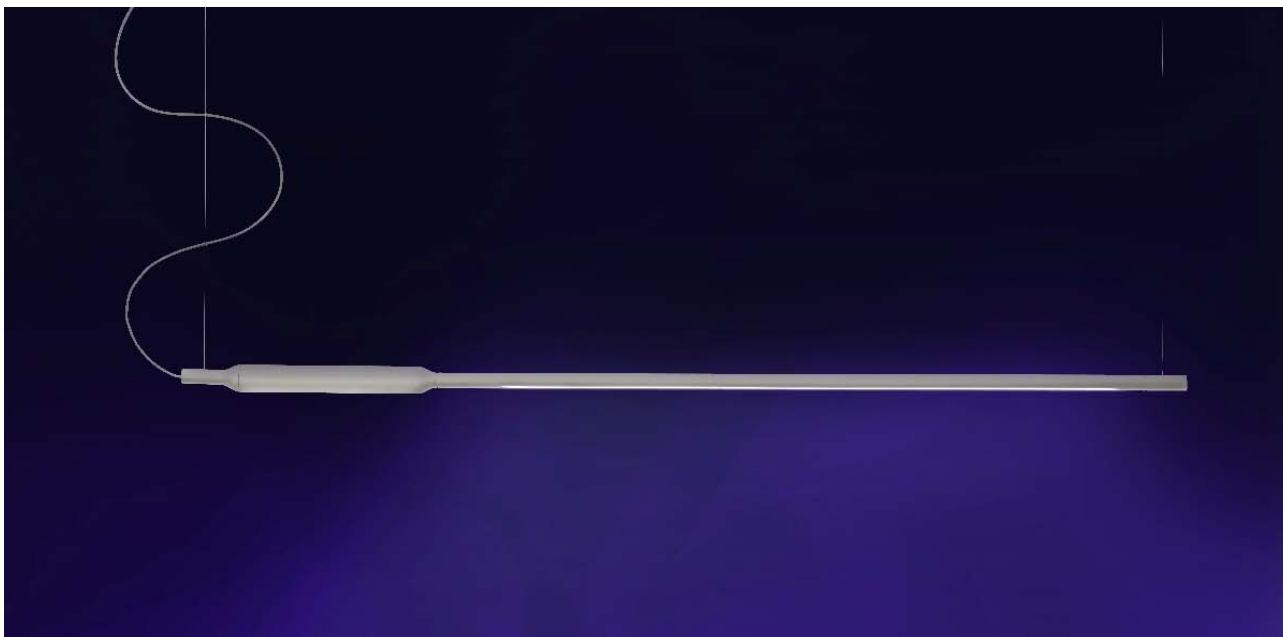

SLIM

Floor lamp

Slim is a new light intended to bring innovative use of standard fluorescent lighting and enable it to be used in home as well as in the office. The design intention was to try and 'unite' the light with the ballast-module that always accompanies fluorescent tubes (standardly fitted to the ceiling) into a single object, whose overall appearance would make it more versatile and 'open' for more types of uses. By uniting the two elements (a ballast-module is housed in a bottle-like extension of the 'minimal' metal pipe, laser-cut for optimal light-emission) a new lamp emerges - one that is easy to use as a standard office lamp, freestanding lamp with a base, or an elegant vertical pendant lamp. The direction of light beam is hand-regulated - therefore the lamp is coated in 'soft touch' mat-white colour, enhancing the tactile experience of the user.

Vertigo Bird

Tržaška cesta 222
1000 Ljubljana, Slovenija
t: +386 1 256 21 74
f: +386 1 423 50 25
vertigo@vertigo-bird.com
www.vertigo-bird.com

SLIM

Pendant horizontal

Slim is a new light intended to bring innovative use of standard fluorescent lighting and enable it to be used in home as well as in the office. The design intention was to try and 'unite' the light with the balast-module that always accompanies fluorescent tubes (standardly fitted to the ceiling) into a single object, whose overall appearance would make it more versatile and 'open' for more types of uses. By uniting the two elements (a balast-module is housed in a bottle-like extension of the 'minimal' metal pipe, laser-cut for optimal light-emission) a new lamp emerges - one that is easy to use as a standard office lamp, freestanding lamp with a base, or an elegant vertical pendant lamp. The direction of light beam is hand-regulated - therefore the lamp is coated in 'soft touch' mat-white colour, enhancing the tactile experience of the user.