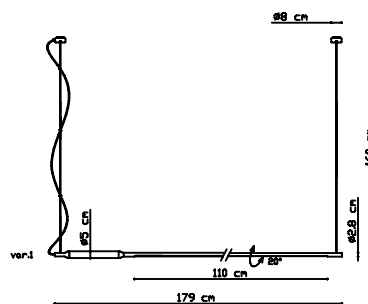

Material: aluminium

Colour: white "soft touch"

Design: Bevk Perović

Specifications

Code	V02004 9202 / 28 W L-179 cm
Typology	floor lamp
Light source	fluorescent T-5 28 W, G5
Light emission	direct adjustable
Class	⊕, ENEC
Installation	▽, ⊕
IP rating	IP20

Vertigo Bird

Tržaška cesta 222
1000 Ljubljana, Slovenija
t: +386 1 256 21 74
f: +386 1 423 50 25
vertigo@vertigo-bird.com
www.vertigo-bird.com

SLIM

Pendant horizontal

Slim is a new light intended to bring innovative use of standard fluorescent lighting and enable it to be used in home as well as in the office. The design intention was to try and 'unite' the light with the balast-module that always accompanies fluorescent tubes (standardly fitted to the ceiling) into a single object, whose overall appearance would make it more versatile and 'open' for more types of uses. By uniting the two elements (a balast-module is housed in a bottle-like extension of the 'minimal' metal pipe, laser-cut for optimal light-emission) a new lamp emerges - one that is easy to use as a standard office lamp, freestanding lamp with a base, or an elegant vertical pendant lamp. The direction of light beam is hand-regulated - therefore the lamp is coated in 'soft touch' mat-white colour, enhancing the tactile experience of the user.

Material: aluminium

Colour: white "soft touch"

Design: Bevk Perović

Specifications

Code	V02003 9202 / 28 W L-179 cm
Typology	pendant horizontal
Light source	fluorescent T-5 28 W, G5
Light emission	adjustable
Class	⊖, ENEC
Installation	▽, ⊕
IP rating	IP20